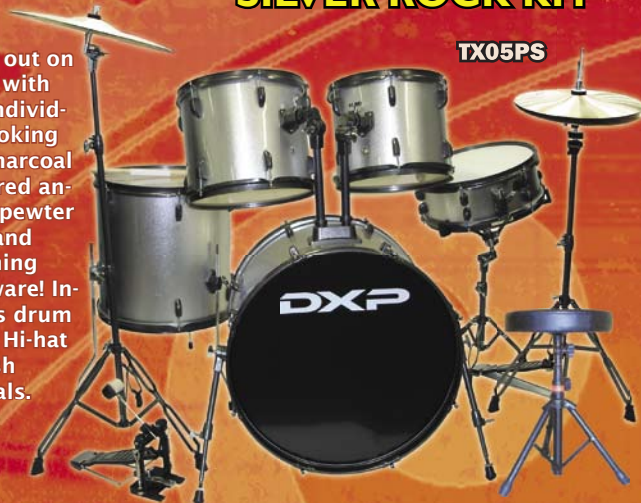

DXP DRUM KIT PACKAGE

5 piece drum kit with heavy duty double braced hardware. 12, 13 & 16 toms, 22 x 16" Bass Drum & 14" colour matched snare. Drum stool, Hi-Hat + Crash Cymbals included

TX04PMBL

\$549

DXP METALLIC SILVER ROCK KIT

Stand out on stage with this individual looking kit! Charcoal coloured antique pewter rims and matching hardware! Includes drum stool, Hi-hat + crash cymbals.

TX05PS

\$499

POWERBEAT JUNIOR DRUM OUTFIT

These are not toys, but real drum outfits for the littlies. Just the thing to get them started properly. Complete kit with cymbal and sticks. Suitable for children around 4 yo. and above. Also available in Black and Blue.

TDJ3MWR

\$199

HEAVY DUTY DUAL USE CYMBAL STAND

\$79

Ingenious design means this can be used as a straight stand or a boom! Just the thing for players who like to vary their setup.

DXP44

DA331

DXP DRUMSTICKS AND BAG SET