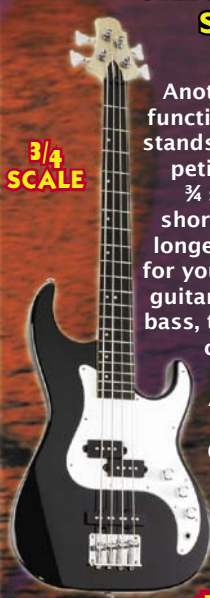

ESSEX "SCORPION" PACK

Very black and very cool!! Traditional shaped solid Alder body for great tone.

Vintage Tremelo, Scorpion logo on the headstock and inlaid in the Rosewood fingerboard. Matching Scorpion logo gig bag and strap included!

AV1BK

\$299

GREG BENNETT SIGNATURE

"AVION3"

Single cutaway solid body with Hi-Tech flamed maple look carved top. Set neck with cool vintage style pearl crown inlays. A versatile sound with definition and an amazing warm tone.

JM100GGR

\$599

GREG BENNETT SIGNATURE

"CORSAIR"

Another high quality functional design that stands above the competition. Downsized 3/4 scale bass that's shorter in length but longer on value. Ideal for younger players or guitarists doubling to bass, the dual pickups cover all popular styles in one. Also available in transparent red. (Left hand transparent black available for \$319)

3/4
SCALE

CR13TBK

\$299

ESSEX "COBRA" BASS PACK

Double Cutaway offset body bass with 2 single coil pickups for tight punchy bottom end. Cobra logo on headstock and inlaid at the 12th fret of the Rosewood fingerboard. Everything else is rocking black, black, black! Matching Cobra gig bag and strap.